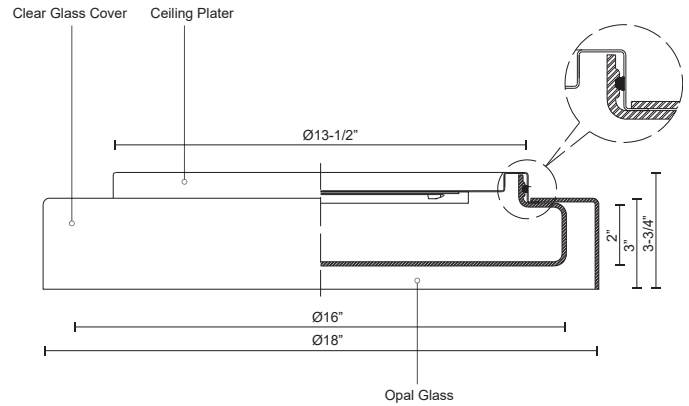

**ASTON
FM48618
FLUSH MOUNT**

PROJECT

DESCRIPTION

Clear round aesthetic glass. Opal glass cylindrical diffuser. Powder-coated white steel ceiling plate. Down light. Custom options available.

SPECIFICATION DETAILS

Fixture Dimensions	D18" x H3-3/4"
Light Source	AC LED Module
Wattage	32W
Total Lumens	2880lm
Delivered Lumens	CL-1430lm
Voltage	120V
Color Temperature	3000K
CRI (Ra)	90CRI
Optional Color Temps	2700K - 5000K Available, Minimum Order Quantities Apply
LED Rated Life	50,000 hours
Dimming	100% - 10%, ELV Dimmer (Not Included)
Shade Details	Clear Glass Shade
Glass Details	Opal Glass
Location	Dry
Mounting Style	All Orientation; Ceiling and Wall;
CEC Title 24 JA8	Yes, JA8-2022
Paint Finish	WH01
Finish Option(s)	Clear

* For custom options, consult factory for details.
* For warranty information, please visit www.kuzcolighting.com/warranty

KUZCO

CANADA: 19054 28TH AVENUE - SURREY, BC V3Z 6M3
USA: 3035 E. LONE MOUNTAIN ROAD - LAS VEGAS, NV 89081

WWW.KUZCOLIGHTING.COM

© 2019 KUZCO LIGHTING. ALL RIGHTS RESERVED.

COMMENT